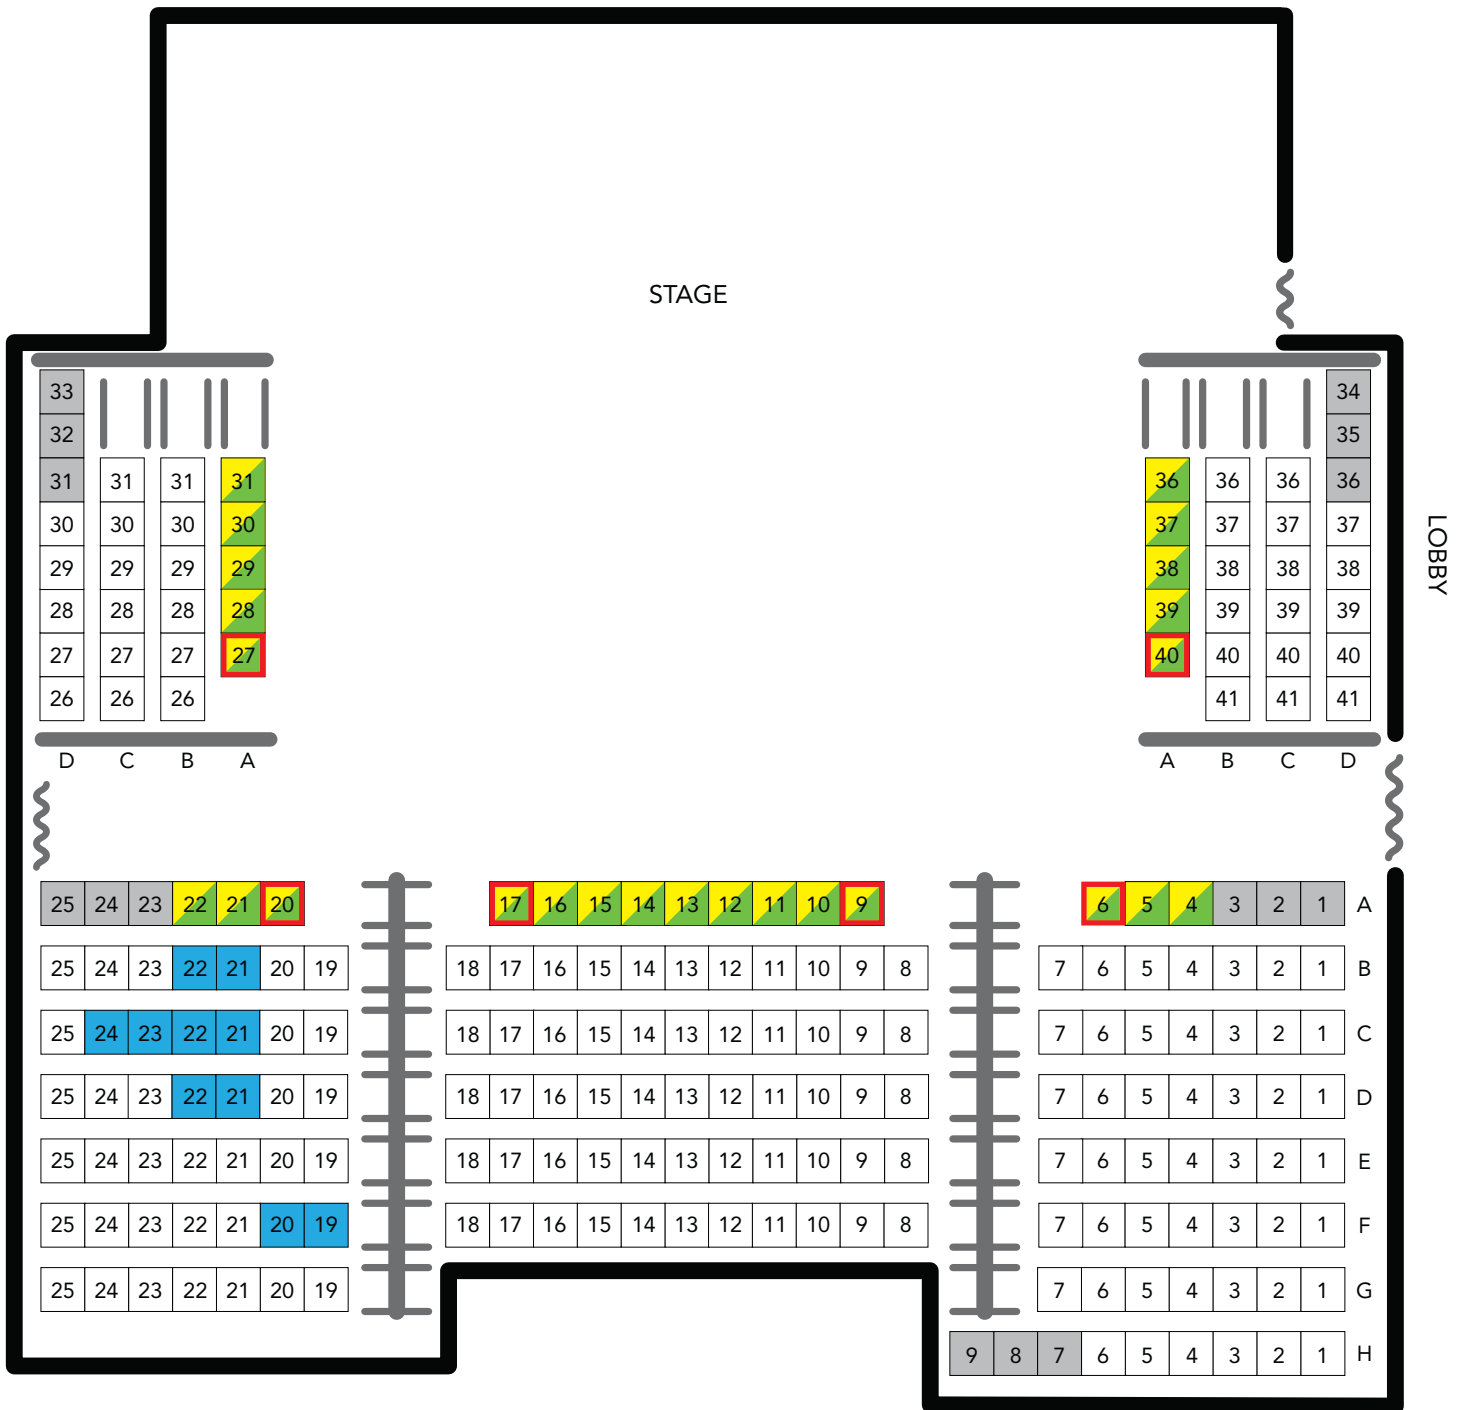

# SEATING FOR: Nightsweat | Fat Man's | Primary Trust

- HANDICAP SEATING
- DEAF PATRONS SEATING
- EXTRA SPACE FOR SERVICE ANIMALS
- RESERVED
- ACCESS WITHOUT STAIRS

# SEATING FOR:

Chicken & Biscuits | Come From Away | Xanadu

- HANDICAP SEATING
- DEAF PATRONS SEATING
- EXTRA SPACE FOR SERVICE ANIMALS
- RESERVED
- ACCESS WITHOUT STAIRS