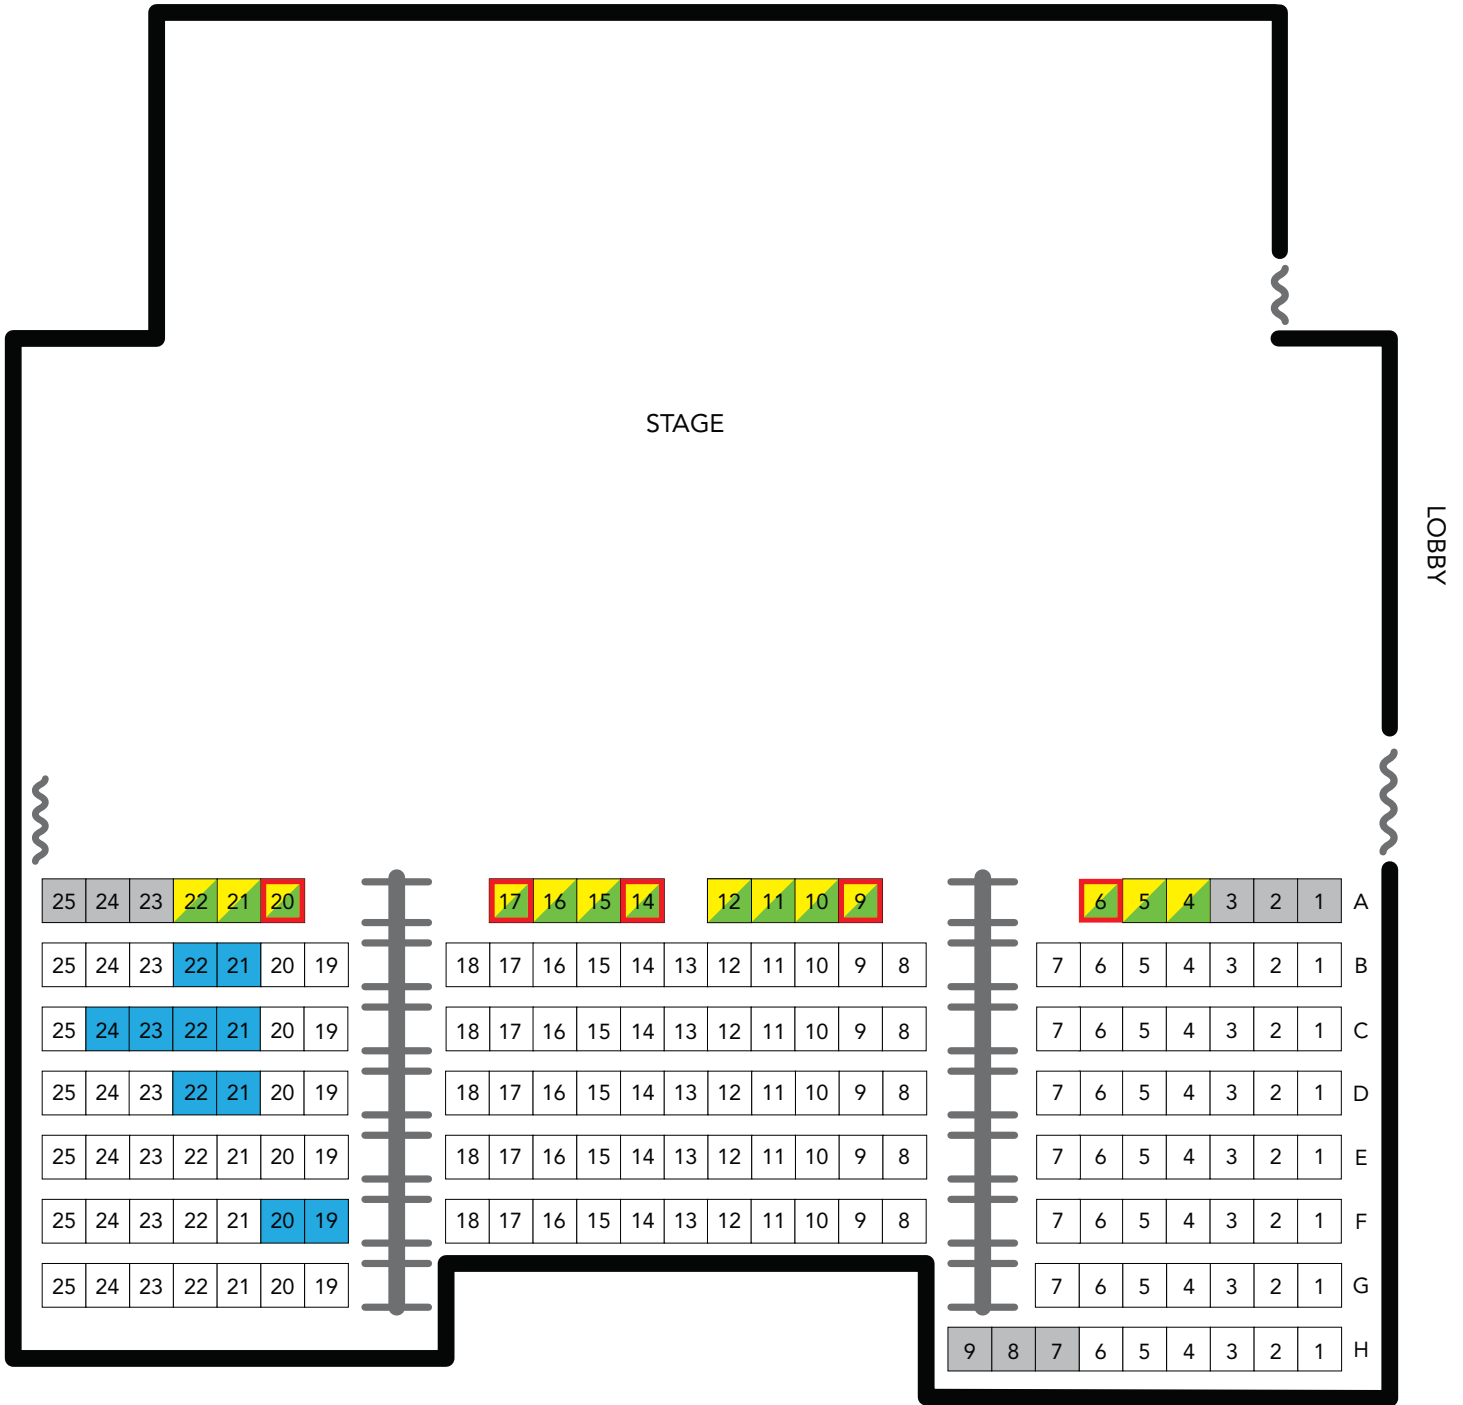

# SEATING FOR: Nightsweat | Fat Man's | Primary Trust

- HANDICAP SEATING
- DEAF PATRONS SEATING
- EXTRA SPACE FOR SERVICE ANIMALS
- RESERVED
- ACCESS WITHOUT STAIRS

# SEATING FOR:

Chicken & Biscuits | Come From Away | Xanadu

- HANDICAP SEATING
- DEAF PATRONS SEATING
- EXTRA SPACE FOR SERVICE ANIMALS
- RESERVED
- ACCESS WITHOUT STAIRS